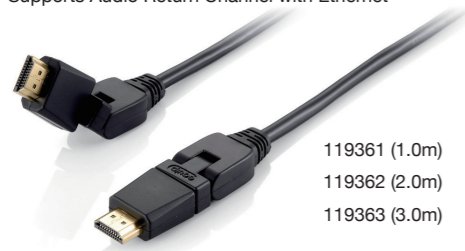

### High-Speed HDMI Swivel Cable with Ethernet

- HDMI Type A Male to HDMI Type A Male
- Swivel plugs with 90 degrees horizontal and 45 degrees vertical
- Full HD video streams with 3D support
- Supports Audio Return Channel with Ethernet

### High Speed HDMI Cable with Ethernet

- HDMI Type A Male to HDMI Type A Male
- Support Full HD (119349) and Ultra HD (119345, 119348) Monitor/TV, up to 3840 x 2160
- Gold flash contacts with copper (CU) wire for stable and durable audio/video transmission
- 24-gauge wiring, fully compliant with HDMI ATC testing