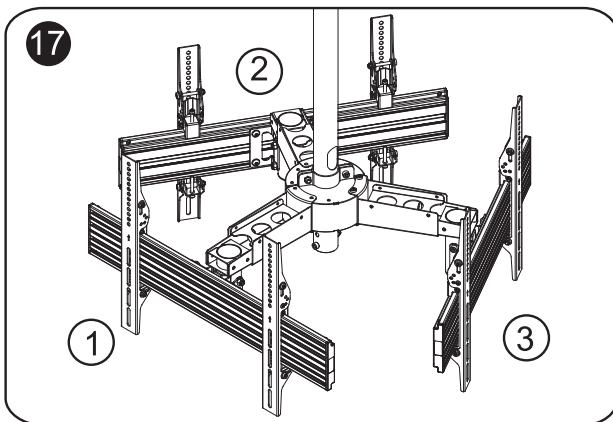

Dimensions

650371 (4,6,1,3,7,8)

Parts list

A1	A2	A3	A4
M5X15 	M6X15 	M8X15 	Ø16XØ6.2X1.5 
X4	X4	X4	X4

X3

B1	B2	B3	B4	B5	B6
M8X12 	Ø16XØ8.2X1.5 	4/5/6mm 	M5X8 	M6X8 	M8 
X12	X12	X1(Each)	X6	X12	X12

X1

C1	C2	C3	C4	C5	C6	C7	C8
M8X70 	Ø16XØ8.2X1.5 	M8 	Lag bolt 	Anchor 	M8x65 	M6x85 Ø13XØ6.2X1.5 	M6 
X3	X12	X10	X6	X6	X7	X6	X6

X1

D1	D2	D3
	M8X12 	
X2	X8	X1

X3

Installation

12

13

14

Keep the fixed position in align center