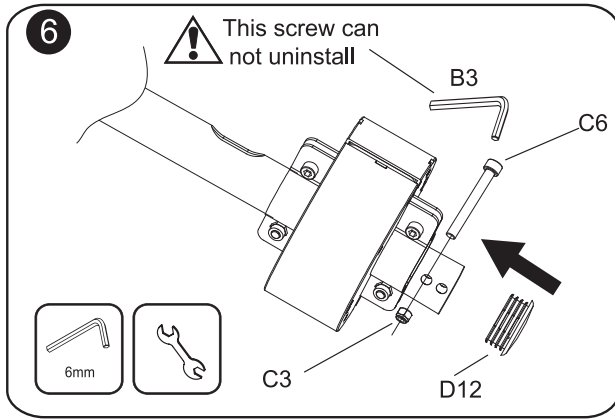

32" ~65" Ceiling Mount Triple Screen TV Bracket

650371

VESA
100x100mm 600x400mm
compatible

Support
32" - 65"
Screen Size

Max Load Capacity
30kg/66lbs
Per Screen

INSTALLATION MANUAL

⚠ WARNING

- Be sure to read this entire manual thoroughly and you fully understand all the instructions and warning before attempting to begin your installation.
- This product should only be installed by someone who has a basic knowledge of building construction, installations and fully understands these instructions.
- Always have someone assist you to lift and position your equipment.
- Tighten screws and bolts firmly, but do not over tighten. Over tightening can damage the items and greatly reduce their ability to hold. Please refer to suggested torque values where applicable in these instructions.

Dimensions

650371 (4,6,1,3,7,8)

Parts list

A1	A2	A3	A4
M5X15 	M6X15 	M8X15 	Ø16XØ6.2X1.5 
X4	X4	X4	X4

X3

B1	B2	B3	B4	B5	B6
M8X12 	Ø16XØ8.2X1.5 	4/5/6mm 	M5X8 	M6X8 	M8 
X12	X12	X1(Each)	X6	X12	X12

X1

C1	C2	C3	C4	C5	C6	C7	C8
M8X70 	Ø16XØ8.2X1.5 	M8 	Lag bolt 	Anchor 	M8x65 	M6x85 Ø13XØ6.2X1.5 	M6 
X3	X12	X10	X6	X6	X7	X6	X6

X1

D1	D2	D3
	M8X12 	
X2	X8	X1

X3

Installation

12

13

14

Keep the fixed position in align center