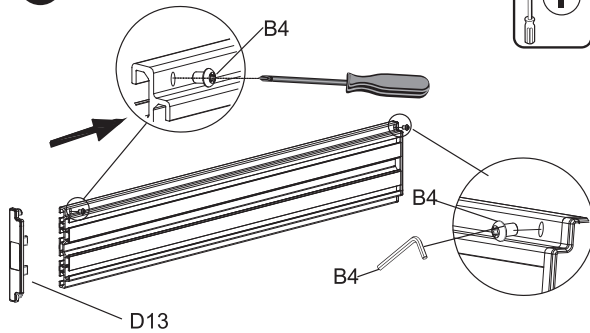

Dimensions

650371 (4,6,1,3,7,8)

Parts list

A1	A2	A3	A4
M5X15 	M6X15 	M8X15 	Ø16XØ6.2X1.5 
X4	X4	X4	X4

X3

B1	B2	B3	B4	B5	B6
M8X12 	Ø16XØ8.2X1.5 	4/5/6mm 	M5X8 	M6X8 	M8 
X12	X12	X1(Each)	X6	X12	X12

X1

C1	C2	C3	C4	C5	C6	C7	C8
M8X70 	Ø16XØ8.2X1.5 	M8 	Lag bolt 	Anchor 	M8x65 	M6x85 Ø13XØ6.2X1.5 	M6 
X3	X12	X10	X6	X6	X7	X6	X6

X1

D1	D2	D3
	M8X12 	
X2	X8	X1

X3

Installation

12

13

14

Keep the fixed position in align center