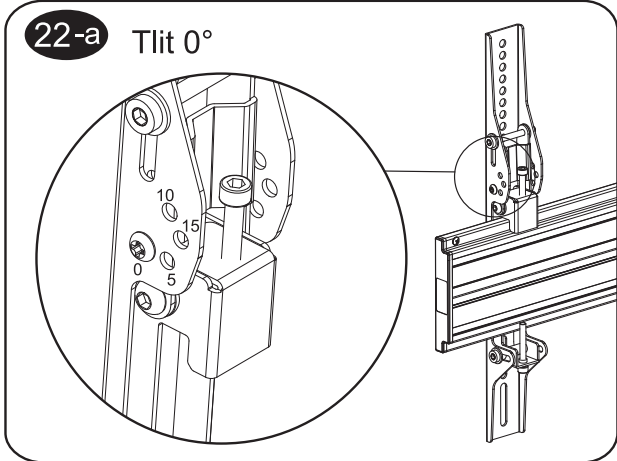

32" ~65" Ceiling Mount Triple Screen TV Bracket

650371

VESA
100x100mm 600x400mm
compatible

Support
32" - 65"
Screen Size

Max Load Capacity
30kg/66lbs
Per Screen

INSTALLATION MANUAL

⚠ WARNING

- Be sure to read this entire manual thoroughly and you fully understand all the instructions and warning before attempting to begin your installation.
- This product should only be installed by someone who has a basic knowledge of building construction, installations and fully understands these instructions.
- Always have someone assist you to lift and position your equipment.
- Tighten screws and bolts firmly, but do not over tighten. Over tightening can damage the items and greatly reduce their ability to hold. Please refer to suggested torque values where applicable in these instructions.

Dimensions

650371 (4,6,1,3,7,8)

Parts list

A1	A2	A3	A4
M5X15 	M6X15 	M8X15 	Ø16XØ6.2X1.5 
X4	X4	X4	X4

X3

B1	B2	B3	B4	B5	B6
M8X12 	Ø16XØ8.2X1.5 	4/5/6mm 	M5X8 	M6X8 	M8 
X12	X12	X1(Each)	X6	X12	X12

X1

C1	C2	C3	C4	C5	C6	C7	C8
M8X70 	Ø16XØ8.2X1.5 	M8 	Lag bolt 	Anchor 	M8x65 	M6x85 Ø13XØ6.2X1.5 	M6 
X3	X12	X10	X6	X6	X7	X6	X6

X1

D1	D2	D3
	M8X12 	
X2	X8	X1

X3

Installation

12

13

14

Keep the fixed position in align center