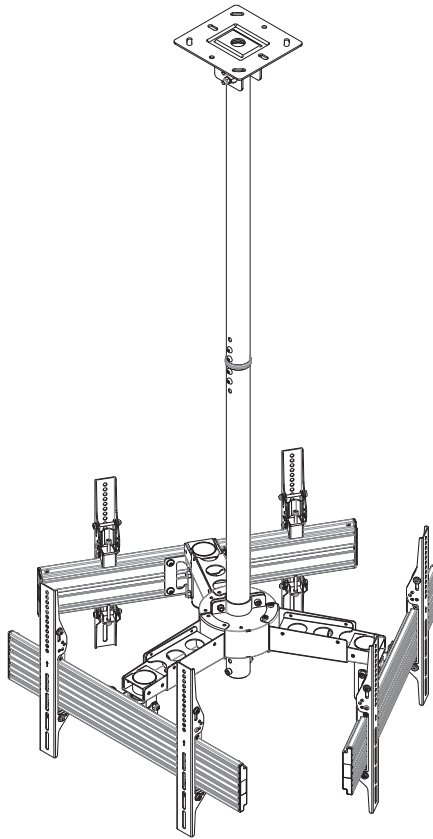

32" ~65" Ceiling Mount Triple Screen TV Bracket

650371

VESA
100x100mm 600x400mm
compatible

Support
32" - 65"
Screen Size

Max Load Capacity
30kg/66lbs
Per Screen

INSTALLATION MANUAL

⚠ WARNING

- Be sure to read this entire manual thoroughly and you fully understand all the instructions and warning before attempting to begin your installation.
- This product should only be installed by someone who has a basic knowledge of building construction, installations and fully understands these instructions.
- Always have someone assist you to lift and position your equipment.
- Tighten screws and bolts firmly, but do not over tighten. Over tightening can damage the items and greatly reduce their ability to hold. Please refer to suggested torque values where applicable in these instructions.

Dimensions

650371 (4,6,1,3,7,8)

Parts list

A1	A2	A3	A4
M5X15 	M6X15 	M8X15 	Ø16XØ6.2X1.5 
X4	X4	X4	X4

X3

B1	B2	B3	B4	B5	B6
M8X12 	Ø16XØ8.2X1.5 	4/5/6mm 	M5X8 	M6X8 	M8 
X12	X12	X1(Each)	X6	X12	X12

X1

C1	C2	C3	C4	C5	C6	C7	C8
M8X70 	Ø16XØ8.2X1.5 	M8 	Lag bolt 	Anchor 	M8x65 	M6x85 Ø13XØ6.2X1.5 	M6 
X3	X12	X10	X6	X6	X7	X6	X6

X1

D1	D2	D3
	M8X12 	
X2	X8	X1

X3

Installation

12

13

14

Keep the fixed position in align center

22-b

Tlit 5°

22-c

Tlit 10°

22-d

Tlit 15°

23 Single screen

24