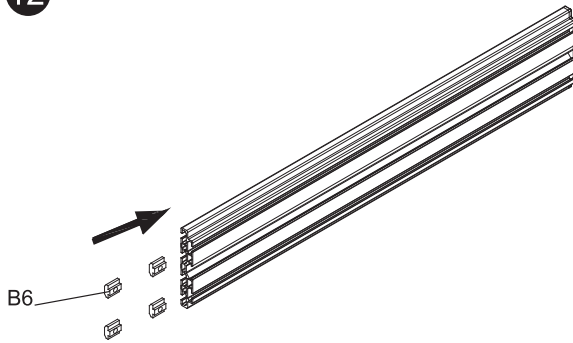

32" ~65" Ceiling Mount Triple Screen TV Bracket

650371

VESA
100x100mm 600x400mm
compatible

Support
32" - 65"
Screen Size

Max Load Capacity
30kg/66lbs
Per Screen

INSTALLATION MANUAL

⚠ WARNING

- Be sure to read this entire manual thoroughly and you fully understand all the instructions and warning before attempting to begin your installation.
- This product should only be installed by someone who has a basic knowledge of building construction, installations and fully understands these instructions.
- Always have someone assist you to lift and position your equipment.
- Tighten screws and bolts firmly, but do not over tighten. Over tightening can damage the items and greatly reduce their ability to hold. Please refer to suggested torque values where applicable in these instructions.

Dimensions

650371 (4,6,1,3,7,8)

Parts list

A1	A2	A3	A4
M5X15 	M6X15 	M8X15 	Ø16XØ6.2X1.5 
X4	X4	X4	X4

X3

B1	B2	B3	B4	B5	B6
M8X12 	Ø16XØ8.2X1.5 	4/5/6mm 	M5X8 	M6X8 	M8 
X12	X12	X1(Each)	X6	X12	X12

X1

C1	C2	C3	C4	C5	C6	C7	C8
M8X70 	Ø16XØ8.2X1.5 	M8 	Lag bolt 	Anchor 	M8x65 	M6x85 Ø13XØ6.2X1.5 	M6 
X3	X12	X10	X6	X6	X7	X6	X6

X1

D1	D2	D3
	M8X12 	
X2	X8	X1

X3

Installation

12

13

14

Keep the fixed position in align center