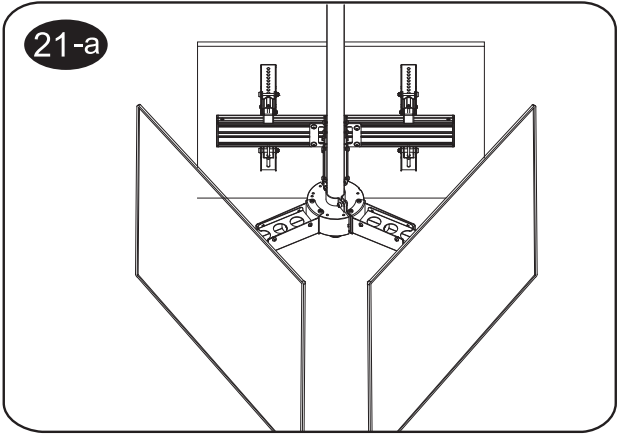

32" ~65" Ceiling Mount Triple Screen TV Bracket

650371

VESA
100x100mm 600x400mm
compatible

Support
32" - 65"
Screen Size

Max Load Capacity
30kg/66lbs
Per Screen

INSTALLATION MANUAL

⚠ WARNING

- Be sure to read this entire manual thoroughly and you fully understand all the instructions and warning before attempting to begin your installation.
- This product should only be installed by someone who has a basic knowledge of building construction, installations and fully understands these instructions.
- Always have someone assist you to lift and position your equipment.
- Tighten screws and bolts firmly, but do not over tighten. Over tightening can damage the items and greatly reduce their ability to hold. Please refer to suggested torque values where applicable in these instructions.

Dimensions

650371 (4,6,1,3,7,8)

Parts list

A1	A2	A3	A4
M5X15 	M6X15 	M8X15 	Ø16XØ6.2X1.5 
X4	X4	X4	X4

X3

B1	B2	B3	B4	B5	B6
M8X12 	Ø16XØ8.2X1.5 	4/5/6mm 	M5X8 	M6X8 	M8 
X12	X12	X1(Each)	X6	X12	X12

X1

C1	C2	C3	C4	C5	C6	C7	C8
M8X70 	Ø16XØ8.2X1.5 	M8 	Lag bolt 	Anchor 	M8x65 	M6x85 Ø13XØ6.2X1.5 	M6 
X3	X12	X10	X6	X6	X7	X6	X6

X1

D1	D2	D3
	M8X12 	
X2	X8	X1

X3

Installation

12

13

14

Keep the fixed position in align center