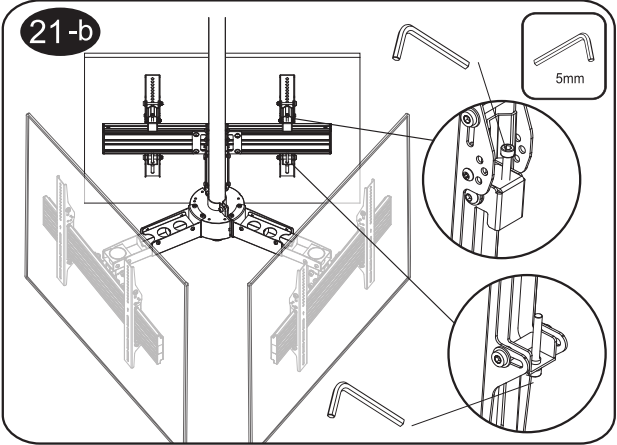

32" ~65" Ceiling Mount Triple Screen TV Bracket

650371

VESA
100x100mm 600x400mm
compatible

Support
32" - 65"
Screen Size

Max Load Capacity
30kg/66lbs
Per Screen

INSTALLATION MANUAL

⚠ WARNING

- Be sure to read this entire manual thoroughly and you fully understand all the instructions and warning before attempting to begin your installation.
- This product should only be installed by someone who has a basic knowledge of building construction, installations and fully understands these instructions.
- Always have someone assist you to lift and position your equipment.
- Tighten screws and bolts firmly, but do not over tighten. Over tightening can damage the items and greatly reduce their ability to hold. Please refer to suggested torque values where applicable in these instructions.

Dimensions

650371 (4,6,1,3,7,8)

Parts list

A1	A2	A3	A4
M5X15 	M6X15 	M8X15 	Ø16XØ6.2X1.5 
X4	X4	X4	X4

X3

B1	B2	B3	B4	B5	B6
M8X12 	Ø16XØ8.2X1.5 	4/5/6mm 	M5X8 	M6X8 	M8 
X12	X12	X1(Each)	X6	X12	X12

X1

C1	C2	C3	C4	C5	C6	C7	C8
M8X70 	Ø16XØ8.2X1.5 	M8 	Lag bolt 	Anchor 	M8x65 	M6x85 Ø13XØ6.2X1.5 	M6 
X3	X12	X10	X6	X6	X7	X6	X6

X1

D1	D2	D3
	M8X12 	
X2	X8	X1

X3

Installation

12

13

14

Keep the fixed position in align center