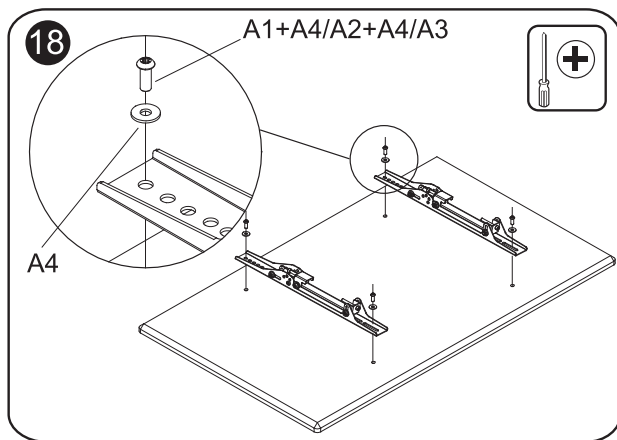

Dimensions

650371 (4,6,1,3,7,8)

Parts list

A1	A2	A3	A4
M5X15 	M6X15 	M8X15 	Ø16XØ6.2X1.5 
X4	X4	X4	X4

X3

B1	B2	B3	B4	B5	B6
M8X12 	Ø16XØ8.2X1.5 	4/5/6mm 	M5X8 	M6X8 	M8 
X12	X12	X1(Each)	X6	X12	X12

X1

C1	C2	C3	C4	C5	C6	C7	C8
M8X70 	Ø16XØ8.2X1.5 	M8 	Lag bolt 	Anchor 	M8x65 	M6x85 Ø13XØ6.2X1.5 	M6 
X3	X12	X10	X6	X6	X7	X6	X6

X1

D1	D2	D3
	M8X12 	
X2	X8	X1

X3

Installation

12

13

14

Keep the fixed position in align center