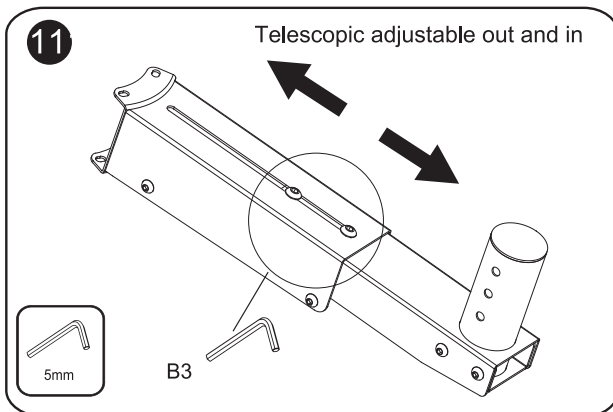

Dimensions

650371 (4,6,1,3,7,8)

Parts list

A1	A2	A3	A4
M5X15 	M6X15 	M8X15 	Ø16XØ6.2X1.5 
X4	X4	X4	X4

X3

B1	B2	B3	B4	B5	B6
M8X12 	Ø16XØ8.2X1.5 	4/5/6mm 	M5X8 	M6X8 	M8 
X12	X12	X1(Each)	X6	X12	X12

X1

C1	C2	C3	C4	C5	C6	C7	C8
M8X70 	Ø16XØ8.2X1.5 	M8 	Lag bolt 	Anchor 	M8x65 	M6x85 Ø13XØ6.2X1.5 	M6 
X3	X12	X10	X6	X6	X7	X6	X6

X1

D1	D2	D3
	M8X12 	
X2	X8	X1

X3

Installation

12

13

14

Keep the fixed position in align center