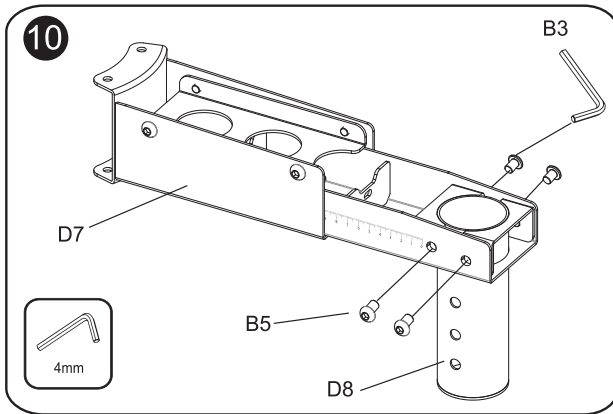

32" ~65" Ceiling Mount Triple Screen TV Bracket

650371

VESA
100x100mm 600x400mm
compatible

Support
32" - 65"
Screen Size

Max Load Capacity
30kg/66lbs
Per Screen

INSTALLATION MANUAL

⚠ WARNING

- Be sure to read this entire manual thoroughly and you fully understand all the instructions and warning before attempting to begin your installation.
- This product should only be installed by someone who has a basic knowledge of building construction, installations and fully understands these instructions.
- Always have someone assist you to lift and position your equipment.
- Tighten screws and bolts firmly, but do not over tighten. Over tightening can damage the items and greatly reduce their ability to hold. Please refer to suggested torque values where applicable in these instructions.

Dimensions

650371 (4,6,1,3,7,8)

Parts list

A1	A2	A3	A4
M5X15 	M6X15 	M8X15 	Ø16XØ6.2X1.5 
X4	X4	X4	X4

X3

B1	B2	B3	B4	B5	B6
M8X12 	Ø16XØ8.2X1.5 	4/5/6mm 	M5X8 	M6X8 	M8 
X12	X12	X1(Each)	X6	X12	X12

X1

C1	C2	C3	C4	C5	C6	C7	C8
M8X70 	Ø16XØ8.2X1.5 	M8 	Lag bolt 	Anchor 	M8x65 	M6x85 Ø13XØ6.2X1.5 	M6 
X3	X12	X10	X6	X6	X7	X6	X6

X1

D1	D2	D3
	M8X12 	
X2	X8	X1

X3

Installation

12

13

14

Keep the fixed position in align center