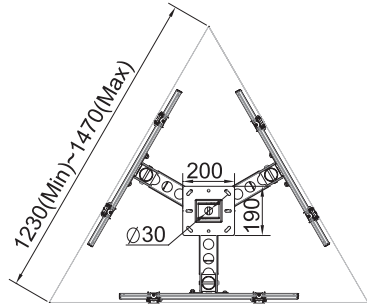

32" ~65" Ceiling Mount Triple Screen TV Bracket

650371

VESA
100x100mm 600x400mm
compatible

Support
32" - 65"
Screen Size

Max Load Capacity
30kg/66lbs
Per Screen

INSTALLATION MANUAL

⚠ WARNING

- Be sure to read this entire manual thoroughly and you fully understand all the instructions and warning before attempting to begin your installation.
- This product should only be installed by someone who has a basic knowledge of building construction, installations and fully understands these instructions.
- Always have someone assist you to lift and position your equipment.
- Tighten screws and bolts firmly, but do not over tighten. Over tightening can damage the items and greatly reduce their ability to hold. Please refer to suggested torque values where applicable in these instructions.

Dimensions

650371 (4,6,1,3,7,8)

Parts list

A1	A2	A3	A4
M5X15 	M6X15 	M8X15 	Ø16XØ6.2X1.5 
X4	X4	X4	X4

X3

B1	B2	B3	B4	B5	B6
M8X12 	Ø16XØ8.2X1.5 	4/5/6mm 	M5X8 	M6X8 	M8 
X12	X12	X1(Each)	X6	X12	X12

X1

C1	C2	C3	C4	C5	C6	C7	C8
M8X70 	Ø16XØ8.2X1.5 	M8 	Lag bolt 	Anchor 	M8x65 	M6x85 Ø13XØ6.2X1.5 	M6 
X3	X12	X10	X6	X6	X7	X6	X6

X1

D1	D2	D3
	M8X12 	
X2	X8	X1

X3

Installation

12

13

14

Keep the fixed position in align center