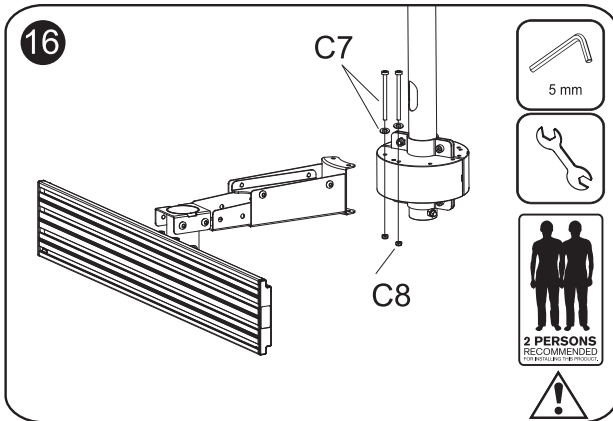

32" ~65" Ceiling Mount Triple Screen TV Bracket

650371

VESA
100x100mm 600x400mm
compatible

Support
32" - 65"
Screen Size

Max Load Capacity
30kg/66lbs
Per Screen

INSTALLATION MANUAL

⚠ WARNING

- Be sure to read this entire manual thoroughly and you fully understand all the instructions and warning before attempting to begin your installation.
- This product should only be installed by someone who has a basic knowledge of building construction, installations and fully understands these instructions.
- Always have someone assist you to lift and position your equipment.
- Tighten screws and bolts firmly, but do not over tighten. Over tightening can damage the items and greatly reduce their ability to hold. Please refer to suggested torque values where applicable in these instructions.

Dimensions

650371 (4,6,1,3,7,8)

Parts list

A1	A2	A3	A4
M5X15 	M6X15 	M8X15 	Ø16XØ6.2X1.5 
X4	X4	X4	X4

X3

B1	B2	B3	B4	B5	B6
M8X12 	Ø16XØ8.2X1.5 	4/5/6mm 	M5X8 	M6X8 	M8 
X12	X12	X1(Each)	X6	X12	X12

X1

C1	C2	C3	C4	C5	C6	C7	C8
M8X70 	Ø16XØ8.2X1.5 	M8 	Lag bolt 	Anchor 	M8x65 	M6x85 Ø13XØ6.2X1.5 	M6 
X3	X12	X10	X6	X6	X7	X6	X6

X1

D1	D2	D3
	M8X12 	
X2	X8	X1

X3

Installation

12

13

14

Keep the fixed position in align center