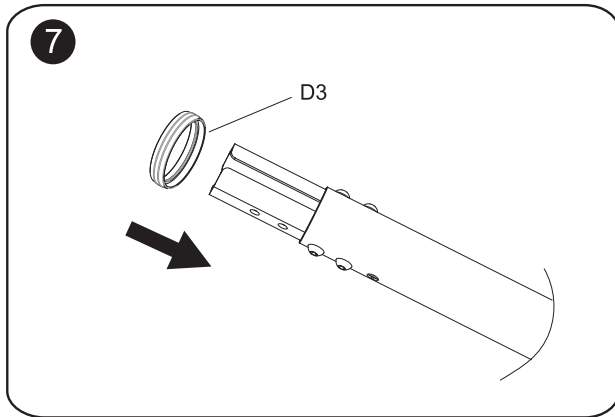

32" ~65" Ceiling Mount Triple Screen TV Bracket

650371

VESA
100x100mm 600x400mm
compatible

Support
32" - 65"
Screen Size

Max Load Capacity
30kg/66lbs
Per Screen

INSTALLATION MANUAL

⚠ WARNING

- Be sure to read this entire manual thoroughly and you fully understand all the instructions and warning before attempting to begin your installation.
- This product should only be installed by someone who has a basic knowledge of building construction, installations and fully understands these instructions.
- Always have someone assist you to lift and position your equipment.
- Tighten screws and bolts firmly, but do not over tighten. Over tightening can damage the items and greatly reduce their ability to hold. Please refer to suggested torque values where applicable in these instructions.

Dimensions

650371 (4,6,1,3,7,8)

Parts list

A1	A2	A3	A4
M5X15 	M6X15 	M8X15 	Ø16XØ6.2X1.5 
X4	X4	X4	X4

X3

B1	B2	B3	B4	B5	B6
M8X12 	Ø16XØ8.2X1.5 	4/5/6mm 	M5X8 	M6X8 	M8 
X12	X12	X1(Each)	X6	X12	X12

X1

C1	C2	C3	C4	C5	C6	C7	C8
M8X70 	Ø16XØ8.2X1.5 	M8 	Lag bolt 	Anchor 	M8x65 	M6x85 Ø13XØ6.2X1.5 	M6 
X3	X12	X10	X6	X6	X7	X6	X6

X1

D1	D2	D3
	M8X12 	
X2	X8	X1

X3

Installation

12

13

14

Keep the fixed position in align center