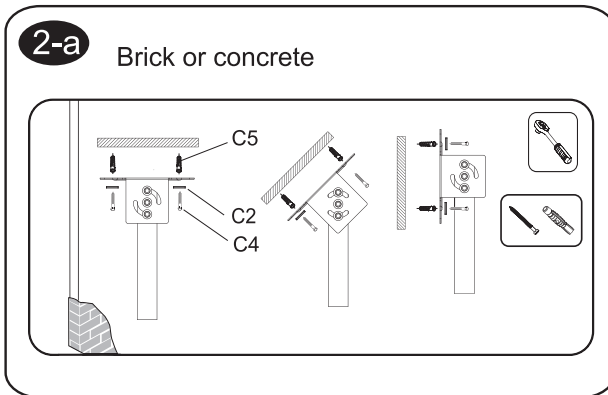

32" ~65" Ceiling Mount Triple Screen TV Bracket

650371

VESA
100x100mm 600x400mm
compatible

Support
32" - 65"
Screen Size

Max Load Capacity
30kg/66lbs
Per Screen

INSTALLATION MANUAL

⚠ WARNING

- Be sure to read this entire manual thoroughly and you fully understand all the instructions and warning before attempting to begin your installation.
- This product should only be installed by someone who has a basic knowledge of building construction, installations and fully understands these instructions.
- Always have someone assist you to lift and position your equipment.
- Tighten screws and bolts firmly, but do not over tighten. Over tightening can damage the items and greatly reduce their ability to hold. Please refer to suggested torque values where applicable in these instructions.

Dimensions

650371 (4,6,1,3,7,8)

Parts list

A1	A2	A3	A4
M5X15 	M6X15 	M8X15 	Ø16XØ6.2X1.5 
X4	X4	X4	X4

X3

B1	B2	B3	B4	B5	B6
M8X12 	Ø16XØ8.2X1.5 	4/5/6mm 	M5X8 	M6X8 	M8 
X12	X12	X1(Each)	X6	X12	X12

X1

C1	C2	C3	C4	C5	C6	C7	C8
M8X70 	Ø16XØ8.2X1.5 	M8 	Lag bolt 	Anchor 	M8x65 	M6x85 Ø13XØ6.2X1.5 	M6 
X3	X12	X10	X6	X6	X7	X6	X6

X1

D1	D2	D3
	M8X12 	
X2	X8	X1

X3

Installation

12

13

14

Keep the fixed position in align center