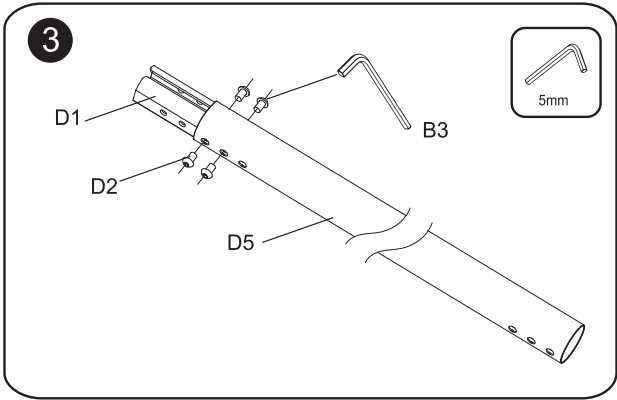

32" ~65" Ceiling Mount Triple Screen TV Bracket

650371

VESA
100x100mm 600x400mm
compatible

Support
32" - 65"
Screen Size

Max Load Capacity
30kg/66lbs
Per Screen

INSTALLATION MANUAL

⚠ WARNING

- Be sure to read this entire manual thoroughly and you fully understand all the instructions and warning before attempting to begin your installation.
- This product should only be installed by someone who has a basic knowledge of building construction, installations and fully understands these instructions.
- Always have someone assist you to lift and position your equipment.
- Tighten screws and bolts firmly, but do not over tighten. Over tightening can damage the items and greatly reduce their ability to hold. Please refer to suggested torque values where applicable in these instructions.

Dimensions

650371 (4,6,1,3,7,8)

Parts list

A1	A2	A3	A4
M5X15 	M6X15 	M8X15 	Ø16XØ6.2X1.5 
X4	X4	X4	X4

X3

B1	B2	B3	B4	B5	B6
M8X12 	Ø16XØ8.2X1.5 	4/5/6mm 	M5X8 	M6X8 	M8 
X12	X12	X1(Each)	X6	X12	X12

X1

C1	C2	C3	C4	C5	C6	C7	C8
M8X70 	Ø16XØ8.2X1.5 	M8 	Lag bolt 	Anchor 	M8x65 	M6x85 Ø13XØ6.2X1.5 	M6 
X3	X12	X10	X6	X6	X7	X6	X6

X1

D1	D2	D3
	M8X12 	
X2	X8	X1

X3

Installation

12

13

14

Keep the fixed position in align center