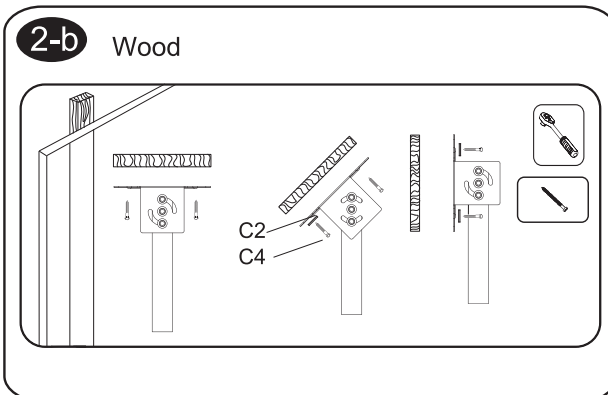

32" ~65" Ceiling Mount Triple Screen TV Bracket

650371

VESA
100x100mm 600x400mm
compatible

Support
32" - 65"
Screen Size

Max Load Capacity
30kg/66lbs
Per Screen

INSTALLATION MANUAL

⚠ WARNING

- Be sure to read this entire manual thoroughly and you fully understand all the instructions and warning before attempting to begin your installation.
- This product should only be installed by someone who has a basic knowledge of building construction, installations and fully understands these instructions.
- Always have someone assist you to lift and position your equipment.
- Tighten screws and bolts firmly, but do not over tighten. Over tightening can damage the items and greatly reduce their ability to hold. Please refer to suggested torque values where applicable in these instructions.

Dimensions

650371 (4,6,1,3,7,8)

Parts list

A1	A2	A3	A4
M5X15 	M6X15 	M8X15 	Ø16XØ6.2X1.5 
X4	X4	X4	X4

X3

B1	B2	B3	B4	B5	B6
M8X12 	Ø16XØ8.2X1.5 	4/5/6mm 	M5X8 	M6X8 	M8 
X12	X12	X1(Each)	X6	X12	X12

X1

C1	C2	C3	C4	C5	C6	C7	C8
M8X70 	Ø16XØ8.2X1.5 	M8 	Lag bolt 	Anchor 	M8x65 	M6x85 Ø13XØ6.2X1.5 	M6 
X3	X12	X10	X6	X6	X7	X6	X6

X1

D1	D2	D3
	M8X12 	
X2	X8	X1

X3

Installation

12

13

14

Keep the fixed position in align center