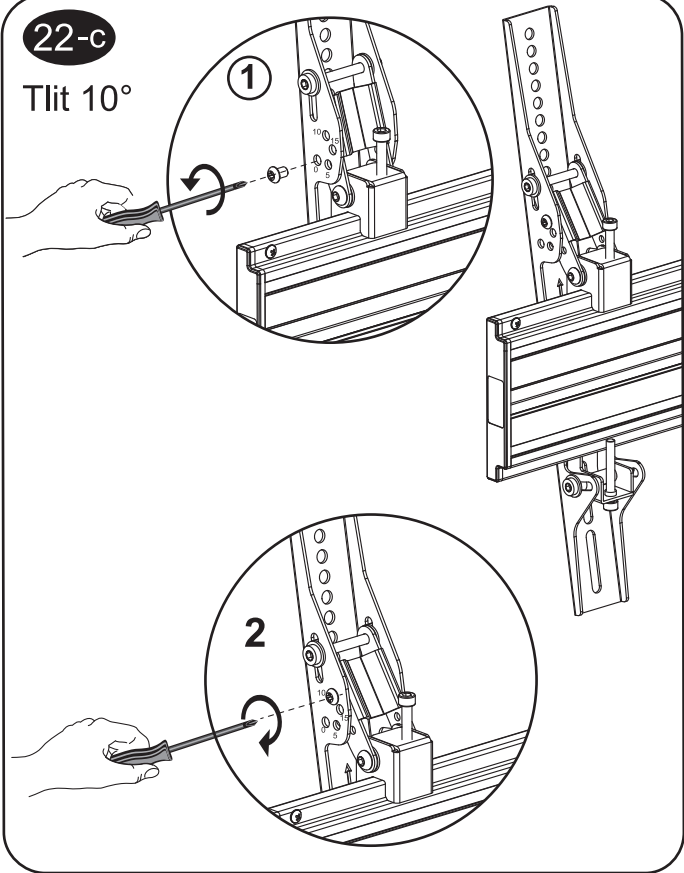

22-c

Tlit 10°