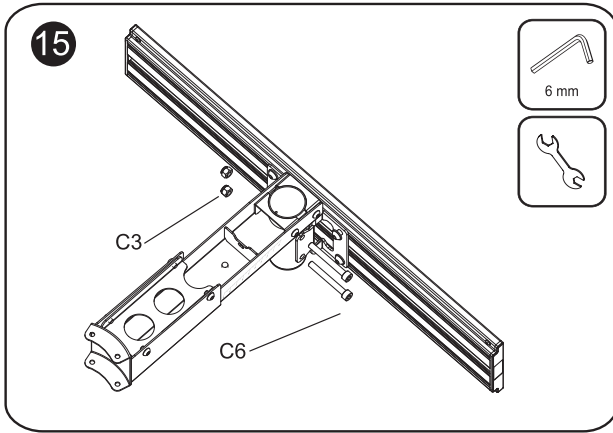

32" ~65" Ceiling Mount Triple Screen TV Bracket

650371

VESA
100x100mm 600x400mm
compatible

Support
32" - 65"
Screen Size

Max Load Capacity
30kg/66lbs
Per Screen

INSTALLATION MANUAL

⚠ WARNING

- Be sure to read this entire manual thoroughly and you fully understand all the instructions and warning before attempting to begin your installation.
- This product should only be installed by someone who has a basic knowledge of building construction, installations and fully understands these instructions.
- Always have someone assist you to lift and position your equipment.
- Tighten screws and bolts firmly, but do not over tighten. Over tightening can damage the items and greatly reduce their ability to hold. Please refer to suggested torque values where applicable in these instructions.

Dimensions

650371 (4,6,1,3,7,8)

Parts list

A1	A2	A3	A4
M5X15 	M6X15 	M8X15 	Ø16XØ6.2X1.5 
X4	X4	X4	X4

X3

B1	B2	B3	B4	B5	B6
M8X12 	Ø16XØ8.2X1.5 	4/5/6mm 	M5X8 	M6X8 	M8 
X12	X12	X1(Each)	X6	X12	X12

X1

C1	C2	C3	C4	C5	C6	C7	C8
M8X70 	Ø16XØ8.2X1.5 	M8 	Lag bolt 	Anchor 	M8x65 	M6x85 Ø13XØ6.2X1.5 	M6 
X3	X12	X10	X6	X6	X7	X6	X6

X1

D1	D2	D3
	M8X12 	
X2	X8	X1

X3

Installation

12

13

14

Keep the fixed position in align center