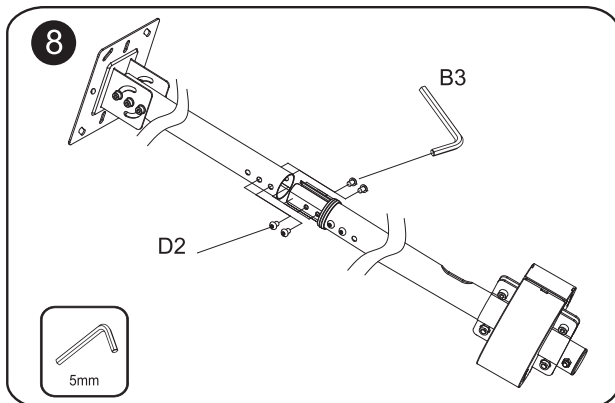

32" ~65" Ceiling Mount Triple Screen TV Bracket

650371

VESA
100x100mm 600x400mm
compatible

Support
32" - 65"
Screen Size

Max Load Capacity
30kg/66lbs
Per Screen

INSTALLATION MANUAL

⚠ WARNING

- Be sure to read this entire manual thoroughly and you fully understand all the instructions and warning before attempting to begin your installation.
- This product should only be installed by someone who has a basic knowledge of building construction, installations and fully understands these instructions.
- Always have someone assist you to lift and position your equipment.
- Tighten screws and bolts firmly, but do not over tighten. Over tightening can damage the items and greatly reduce their ability to hold. Please refer to suggested torque values where applicable in these instructions.

Dimensions

650371 (4,6,1,3,7,8)

Parts list

A1	A2	A3	A4
M5X15 	M6X15 	M8X15 	Ø16XØ6.2X1.5 
X4	X4	X4	X4

X3

B1	B2	B3	B4	B5	B6
M8X12 	Ø16XØ8.2X1.5 	4/5/6mm 	M5X8 	M6X8 	M8 
X12	X12	X1(Each)	X6	X12	X12

X1

C1	C2	C3	C4	C5	C6	C7	C8
M8X70 	Ø16XØ8.2X1.5 	M8 	Lag bolt 	Anchor 	M8x65 	M6x85 Ø13XØ6.2X1.5 	M6 
X3	X12	X10	X6	X6	X7	X6	X6

X1

D1	D2	D3
	M8X12 	
X2	X8	X1

X3

Installation

12

13

14

Keep the fixed position in align center