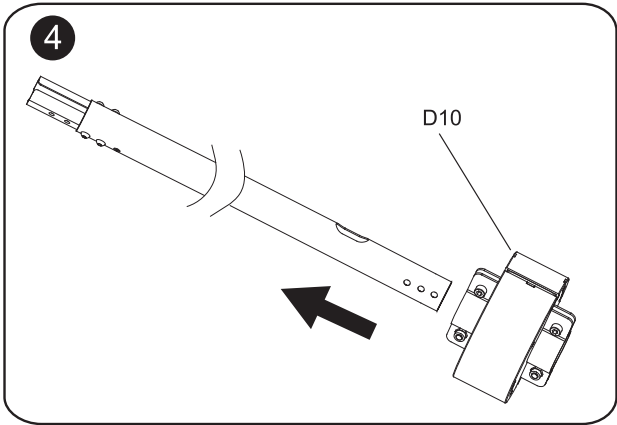

32" ~65" Ceiling Mount Triple Screen TV Bracket

650371

VESA
100x100mm 600x400mm
compatible

Support
32" - 65"
Screen Size

Max Load Capacity
30kg/66lbs
Per Screen

INSTALLATION MANUAL

⚠ WARNING

- Be sure to read this entire manual thoroughly and you fully understand all the instructions and warning before attempting to begin your installation.
- This product should only be installed by someone who has a basic knowledge of building construction, installations and fully understands these instructions.
- Always have someone assist you to lift and position your equipment.
- Tighten screws and bolts firmly, but do not over tighten. Over tightening can damage the items and greatly reduce their ability to hold. Please refer to suggested torque values where applicable in these instructions.

Dimensions

650371 (4,6,1,3,7,8)

Parts list

A1	A2	A3	A4
M5X15 	M6X15 	M8X15 	Ø16XØ6.2X1.5 
X4	X4	X4	X4

X3

B1	B2	B3	B4	B5	B6
M8X12 	Ø16XØ8.2X1.5 	4/5/6mm 	M5X8 	M6X8 	M8 
X12	X12	X1(Each)	X6	X12	X12

X1

C1	C2	C3	C4	C5	C6	C7	C8
M8X70 	Ø16XØ8.2X1.5 	M8 	Lag bolt 	Anchor 	M8x65 	M6x85 Ø13XØ6.2X1.5 	M6 
X3	X12	X10	X6	X6	X7	X6	X6

X1

D1	D2	D3
	M8X12 	
X2	X8	X1

X3

Installation

12

13

14

Keep the fixed position in align center