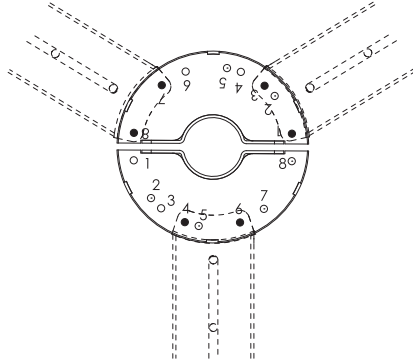

32" ~65" Ceiling Mount Triple Screen TV Bracket

650371

VESA
100x100mm 600x400mm
compatible

Support
32" - 65"
Screen Size

Max Load Capacity
30kg/66lbs
Per Screen

INSTALLATION MANUAL

⚠ WARNING

- Be sure to read this entire manual thoroughly and you fully understand all the instructions and warning before attempting to begin your installation.
- This product should only be installed by someone who has a basic knowledge of building construction, installations and fully understands these instructions.
- Always have someone assist you to lift and position your equipment.
- Tighten screws and bolts firmly, but do not over tighten. Over tightening can damage the items and greatly reduce their ability to hold. Please refer to suggested torque values where applicable in these instructions.

Dimensions

650371 (4,6,1,3,7,8)

Parts list

A1	A2	A3	A4
M5X15 	M6X15 	M8X15 	Ø16XØ6.2X1.5 
X4	X4	X4	X4

X3

B1	B2	B3	B4	B5	B6
M8X12 	Ø16XØ8.2X1.5 	4/5/6mm 	M5X8 	M6X8 	M8 
X12	X12	X1(Each)	X6	X12	X12

X1

C1	C2	C3	C4	C5	C6	C7	C8
M8X70 	Ø16XØ8.2X1.5 	M8 	Lag bolt 	Anchor 	M8x65 	M6x85 Ø13XØ6.2X1.5 	M6 
X3	X12	X10	X6	X6	X7	X6	X6

X1

D1	D2	D3
	M8X12 	
X2	X8	X1

X3

Installation

12

13

14

Keep the fixed position in align center