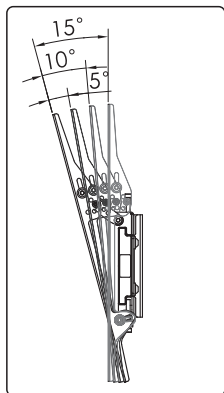

32" ~65" Ceiling Mount Triple Screen TV Bracket

650371

VESA
100x100mm 600x400mm
compatible

Support
32" - 65"
Screen Size

Max Load Capacity
30kg/66lbs
Per Screen

INSTALLATION MANUAL

⚠ WARNING

- Be sure to read this entire manual thoroughly and you fully understand all the instructions and warning before attempting to begin your installation.
- This product should only be installed by someone who has a basic knowledge of building construction, installations and fully understands these instructions.
- Always have someone assist you to lift and position your equipment.
- Tighten screws and bolts firmly, but do not over tighten. Over tightening can damage the items and greatly reduce their ability to hold. Please refer to suggested torque values where applicable in these instructions.

Dimensions

650371 (4,6,1,3,7,8)

Parts list

A1	A2	A3	A4
M5X15 	M6X15 	M8X15 	Ø16XØ6.2X1.5 
X4	X4	X4	X4

X3

B1	B2	B3	B4	B5	B6
M8X12 	Ø16XØ8.2X1.5 	4/5/6mm 	M5X8 	M6X8 	M8 
X12	X12	X1(Each)	X6	X12	X12

X1

C1	C2	C3	C4	C5	C6	C7	C8
M8X70 	Ø16XØ8.2X1.5 	M8 	Lag bolt 	Anchor 	M8x65 	M6x85 Ø13XØ6.2X1.5 	M6 
X3	X12	X10	X6	X6	X7	X6	X6

X1

D1	D2	D3
	M8X12 	
X2	X8	X1

X3

Installation

12

13

14

Keep the fixed position in align center

22-b

Tlit 5°

22-c

Tlit 10°

22-d

Tlit 15°

23 Single screen

24