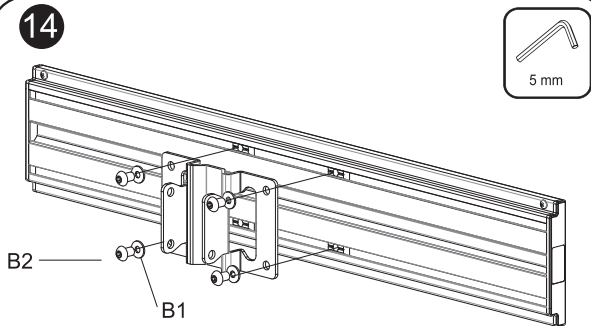

Dimensions

650371 (4,6,1,3,7,8)

Parts list

A1	A2	A3	A4
M5X15 	M6X15 	M8X15 	Ø16XØ6.2X1.5 
X4	X4	X4	X4

X3

B1	B2	B3	B4	B5	B6
M8X12 	Ø16XØ8.2X1.5 	4/5/6mm 	M5X8 	M6X8 	M8 
X12	X12	X1(Each)	X6	X12	X12

X1

C1	C2	C3	C4	C5	C6	C7	C8
M8X70 	Ø16XØ8.2X1.5 	M8 	Lag bolt 	Anchor 	M8x65 	M6x85 Ø13XØ6.2X1.5 	M6 
X3	X12	X10	X6	X6	X7	X6	X6

X1

D1	D2	D3
	M8X12 	
X2	X8	X1

X3

Installation

12

13

14

Keep the fixed position in align center