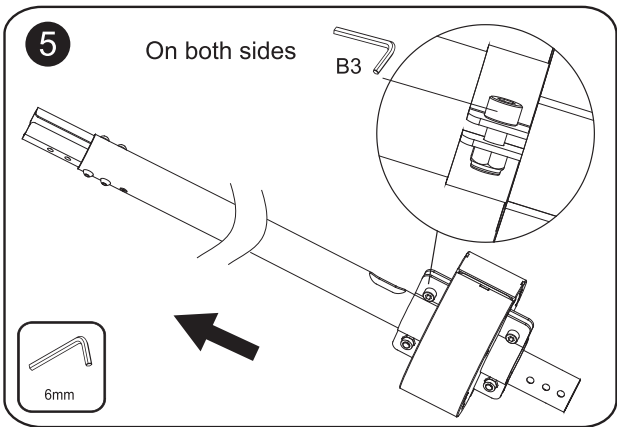

32" ~65" Ceiling Mount Triple Screen TV Bracket

650371

VESA
100x100mm 600x400mm
compatible

Support
32" - 65"
Screen Size

Max Load Capacity
30kg/66lbs
Per Screen

INSTALLATION MANUAL

⚠ WARNING

- Be sure to read this entire manual thoroughly and you fully understand all the instructions and warning before attempting to begin your installation.
- This product should only be installed by someone who has a basic knowledge of building construction, installations and fully understands these instructions.
- Always have someone assist you to lift and position your equipment.
- Tighten screws and bolts firmly, but do not over tighten. Over tightening can damage the items and greatly reduce their ability to hold. Please refer to suggested torque values where applicable in these instructions.

Dimensions

650371 (4,6,1,3,7,8)

Parts list

A1	A2	A3	A4
M5X15 	M6X15 	M8X15 	Ø16XØ6.2X1.5 
X4	X4	X4	X4

X3

B1	B2	B3	B4	B5	B6
M8X12 	Ø16XØ8.2X1.5 	4/5/6mm 	M5X8 	M6X8 	M8 
X12	X12	X1(Each)	X6	X12	X12

X1

C1	C2	C3	C4	C5	C6	C7	C8
M8X70 	Ø16XØ8.2X1.5 	M8 	Lag bolt 	Anchor 	M8x65 	M6x85 Ø13XØ6.2X1.5 	M6 
X3	X12	X10	X6	X6	X7	X6	X6

X1

D1	D2	D3
	M8X12 	
X2	X8	X1

X3

Installation

12

13

14

Keep the fixed position in align center