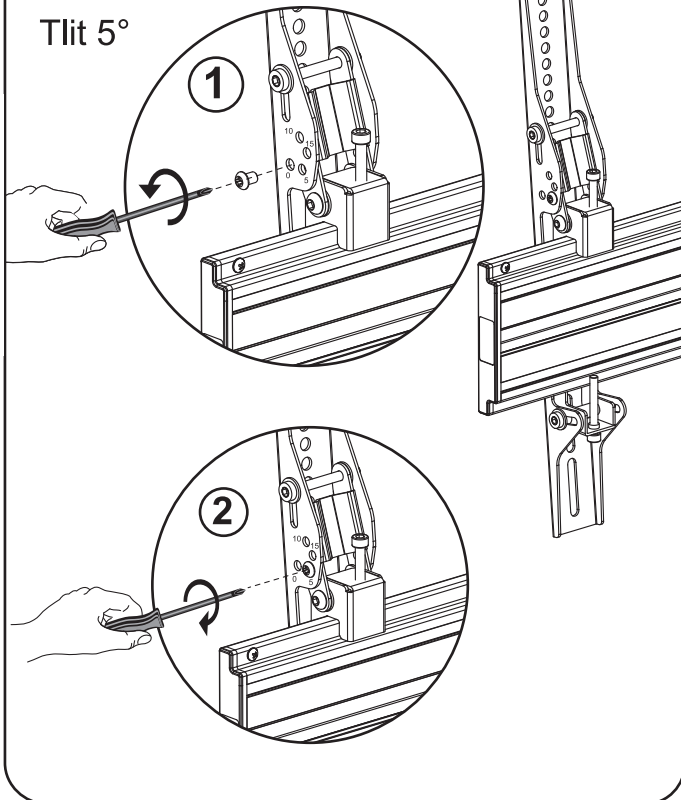

22-b

Tlit 5°