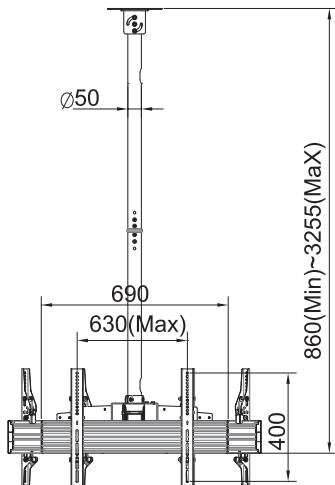

32" ~65" Ceiling Mount Triple Screen TV Bracket

650371

VESA
100x100mm 600x400mm
compatible

Support
32" - 65"
Screen Size

Max Load Capacity
30kg/66lbs
Per Screen

INSTALLATION MANUAL

⚠ WARNING

- Be sure to read this entire manual thoroughly and you fully understand all the instructions and warning before attempting to begin your installation.
- This product should only be installed by someone who has a basic knowledge of building construction, installations and fully understands these instructions.
- Always have someone assist you to lift and position your equipment.
- Tighten screws and bolts firmly, but do not over tighten. Over tightening can damage the items and greatly reduce their ability to hold. Please refer to suggested torque values where applicable in these instructions.

Dimensions

650371 (4,6,1,3,7,8)

Parts list

A1	A2	A3	A4
M5X15 	M6X15 	M8X15 	Ø16XØ6.2X1.5 
X4	X4	X4	X4

X3

B1	B2	B3	B4	B5	B6
M8X12 	Ø16XØ8.2X1.5 	4/5/6mm 	M5X8 	M6X8 	M8 
X12	X12	X1(Each)	X6	X12	X12

X1

C1	C2	C3	C4	C5	C6	C7	C8
M8X70 	Ø16XØ8.2X1.5 	M8 	Lag bolt 	Anchor 	M8x65 	M6x85 Ø13XØ6.2X1.5 	M6 
X3	X12	X10	X6	X6	X7	X6	X6

X1

D1	D2	D3
	M8X12 	
X2	X8	X1

X3

Installation

12

13

14

Keep the fixed position in align center

22-b

Tlit 5°

22-c

Tlit 10°

22-d

Tlit 15°

23 Single screen

24