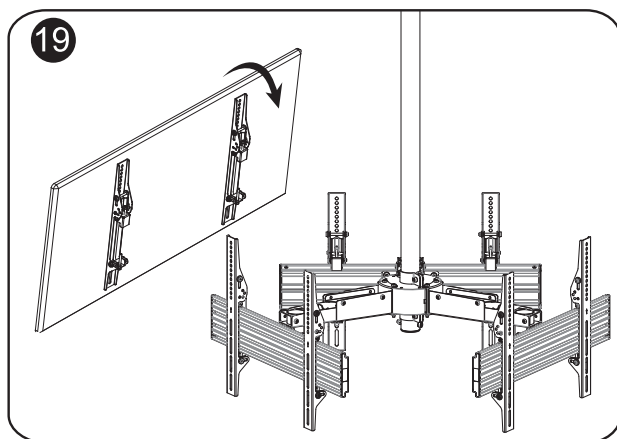

32" ~65" Ceiling Mount Triple Screen TV Bracket

650371

VESA
100x100mm 600x400mm
compatible

Support
32" - 65"
Screen Size

Max Load Capacity
30kg/66lbs
Per Screen

INSTALLATION MANUAL

⚠ WARNING

- Be sure to read this entire manual thoroughly and you fully understand all the instructions and warning before attempting to begin your installation.
- This product should only be installed by someone who has a basic knowledge of building construction, installations and fully understands these instructions.
- Always have someone assist you to lift and position your equipment.
- Tighten screws and bolts firmly, but do not over tighten. Over tightening can damage the items and greatly reduce their ability to hold. Please refer to suggested torque values where applicable in these instructions.

Dimensions

650371 (4,6,1,3,7,8)

Parts list

A1	A2	A3	A4
M5X15 	M6X15 	M8X15 	Ø16XØ6.2X1.5 
X4	X4	X4	X4

X3

B1	B2	B3	B4	B5	B6
M8X12 	Ø16XØ8.2X1.5 	4/5/6mm 	M5X8 	M6X8 	M8 
X12	X12	X1(Each)	X6	X12	X12

X1

C1	C2	C3	C4	C5	C6	C7	C8
M8X70 	Ø16XØ8.2X1.5 	M8 	Lag bolt 	Anchor 	M8x65 	M6x85 Ø13XØ6.2X1.5 	M6 
X3	X12	X10	X6	X6	X7	X6	X6

X1

D1	D2	D3
	M8X12 	
X2	X8	X1

X3

Installation

12

13

14

Keep the fixed position in align center