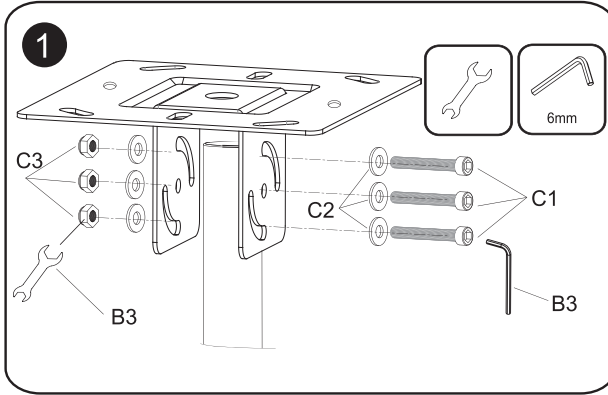

32" ~65" Ceiling Mount Triple Screen TV Bracket

650371

VESA
100x100mm 600x400mm
compatible

Support
32" - 65"
Screen Size

Max Load Capacity
30kg/66lbs
Per Screen

INSTALLATION MANUAL

⚠ WARNING

- Be sure to read this entire manual thoroughly and you fully understand all the instructions and warning before attempting to begin your installation.
- This product should only be installed by someone who has a basic knowledge of building construction, installations and fully understands these instructions.
- Always have someone assist you to lift and position your equipment.
- Tighten screws and bolts firmly, but do not over tighten. Over tightening can damage the items and greatly reduce their ability to hold. Please refer to suggested torque values where applicable in these instructions.

Dimensions

650371 (4,6,1,3,7,8)

Parts list

A1	A2	A3	A4
M5X15 	M6X15 	M8X15 	Ø16XØ6.2X1.5 
X4	X4	X4	X4

X3

B1	B2	B3	B4	B5	B6
M8X12 	Ø16XØ8.2X1.5 	4/5/6mm 	M5X8 	M6X8 	M8 
X12	X12	X1(Each)	X6	X12	X12

X1

C1	C2	C3	C4	C5	C6	C7	C8
M8X70 	Ø16XØ8.2X1.5 	M8 	Lag bolt 	Anchor 	M8x65 	M6x85 Ø13XØ6.2X1.5 	M6 
X3	X12	X10	X6	X6	X7	X6	X6

X1

D1	D2	D3
	M8X12 	
X2	X8	X1

X3

Installation

12

13

14

Keep the fixed position in align center