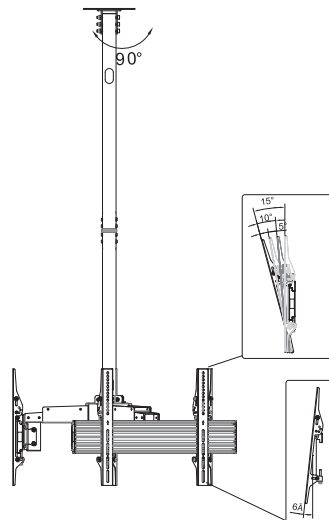

32" ~65" Ceiling Mount Triple Screen TV Bracket

650371

VESA
100x100mm 600x400mm
compatible

Support
32" - 65"
Screen Size

Max Load Capacity
30kg/66lbs
Per Screen

INSTALLATION MANUAL

⚠ WARNING

- Be sure to read this entire manual thoroughly and you fully understand all the instructions and warning before attempting to begin your installation.
- This product should only be installed by someone who has a basic knowledge of building construction, installations and fully understands these instructions.
- Always have someone assist you to lift and position your equipment.
- Tighten screws and bolts firmly, but do not over tighten. Over tightening can damage the items and greatly reduce their ability to hold. Please refer to suggested torque values where applicable in these instructions.

Dimensions

650371 (4,6,1,3,7,8)

Parts list

A1	A2	A3	A4
M5X15 	M6X15 	M8X15 	Ø16XØ6.2X1.5 
X4	X4	X4	X4

X3

B1	B2	B3	B4	B5	B6
M8X12 	Ø16XØ8.2X1.5 	4/5/6mm 	M5X8 	M6X8 	M8 
X12	X12	X1(Each)	X6	X12	X12

X1

C1	C2	C3	C4	C5	C6	C7	C8
M8X70 	Ø16XØ8.2X1.5 	M8 	Lag bolt 	Anchor 	M8x65 	M6x85 Ø13XØ6.2X1.5 	M6 
X3	X12	X10	X6	X6	X7	X6	X6

X1

D1	D2	D3
	M8X12 	
X2	X8	X1

X3

Installation

12

13

14

Keep the fixed position in align center