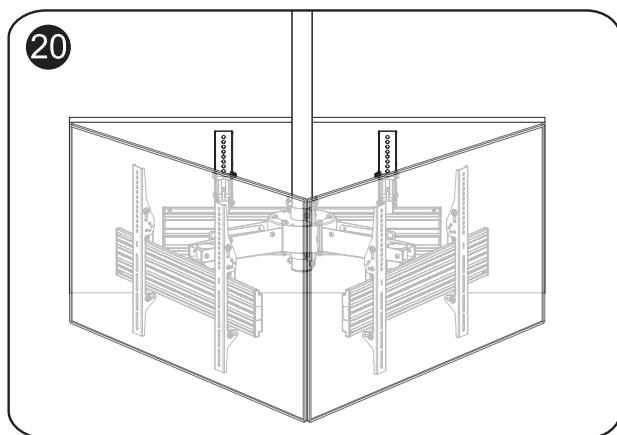

32" ~65" Ceiling Mount Triple Screen TV Bracket

650371

VESA
100x100mm 600x400mm
compatible

Support
32" - 65"
Screen Size

Max Load Capacity
30kg/66lbs
Per Screen

INSTALLATION MANUAL

⚠ WARNING

- Be sure to read this entire manual thoroughly and you fully understand all the instructions and warning before attempting to begin your installation.
- This product should only be installed by someone who has a basic knowledge of building construction, installations and fully understands these instructions.
- Always have someone assist you to lift and position your equipment.
- Tighten screws and bolts firmly, but do not over tighten. Over tightening can damage the items and greatly reduce their ability to hold. Please refer to suggested torque values where applicable in these instructions.

Dimensions

650371 (4,6,1,3,7,8)

Parts list

A1	A2	A3	A4
M5X15 	M6X15 	M8X15 	Ø16XØ6.2X1.5 
X4	X4	X4	X4

X3

B1	B2	B3	B4	B5	B6
M8X12 	Ø16XØ8.2X1.5 	4/5/6mm 	M5X8 	M6X8 	M8 
X12	X12	X1(Each)	X6	X12	X12

X1

C1	C2	C3	C4	C5	C6	C7	C8
M8X70 	Ø16XØ8.2X1.5 	M8 	Lag bolt 	Anchor 	M8x65 	M6x85 Ø13XØ6.2X1.5 	M6 
X3	X12	X10	X6	X6	X7	X6	X6

X1

D1	D2	D3
	M8X12 	
X2	X8	X1

X3

Installation

12

13

14

Keep the fixed position in align center