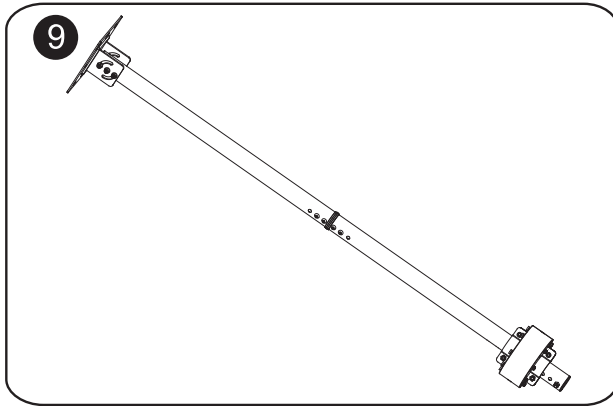

32" ~65" Ceiling Mount Triple Screen TV Bracket

650371

VESA
100x100mm 600x400mm
compatible

Support
32" - 65"
Screen Size

Max Load Capacity
30kg/66lbs
Per Screen

INSTALLATION MANUAL

⚠ WARNING

- Be sure to read this entire manual thoroughly and you fully understand all the instructions and warning before attempting to begin your installation.
- This product should only be installed by someone who has a basic knowledge of building construction, installations and fully understands these instructions.
- Always have someone assist you to lift and position your equipment.
- Tighten screws and bolts firmly, but do not over tighten. Over tightening can damage the items and greatly reduce their ability to hold. Please refer to suggested torque values where applicable in these instructions.

Dimensions

650371 (4,6,1,3,7,8)

Parts list

A1	A2	A3	A4
M5X15 	M6X15 	M8X15 	Ø16XØ6.2X1.5 
X4	X4	X4	X4

X3

B1	B2	B3	B4	B5	B6
M8X12 	Ø16XØ8.2X1.5 	4/5/6mm 	M5X8 	M6X8 	M8 
X12	X12	X1(Each)	X6	X12	X12

X1

C1	C2	C3	C4	C5	C6	C7	C8
M8X70 	Ø16XØ8.2X1.5 	M8 	Lag bolt 	Anchor 	M8x65 	M6x85 Ø13XØ6.2X1.5 	M6 
X3	X12	X10	X6	X6	X7	X6	X6

X1

D1	D2	D3
	M8X12 	
X2	X8	X1

X3

Installation

12

13

14

Keep the fixed position in align center